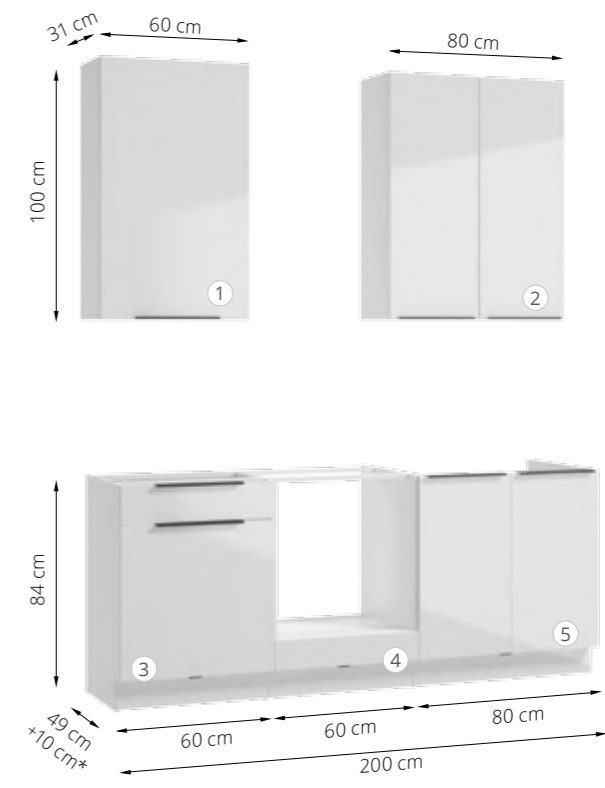

ZESTAW szafek kuchennych kitchen cabinet set