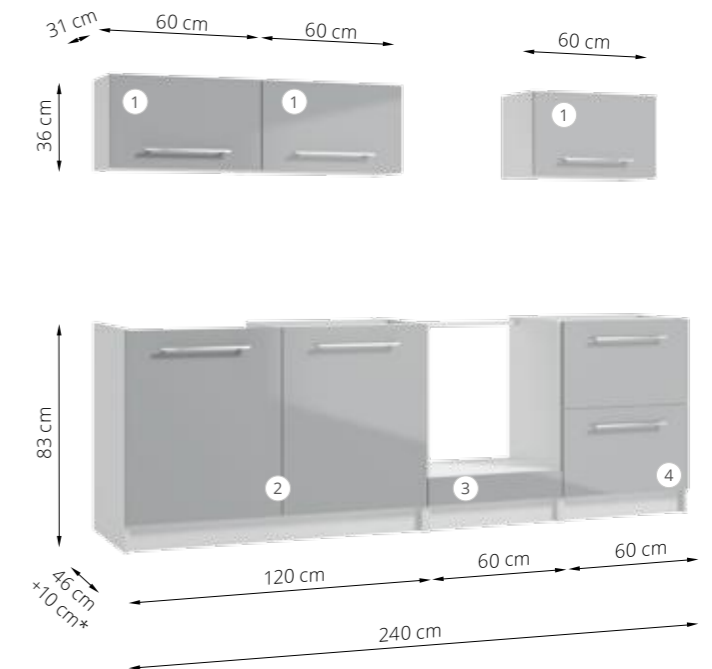

SZAFKI WCHODZĄCE W SKŁAD ZESTAWU CABINETS INCLUDED IN SET